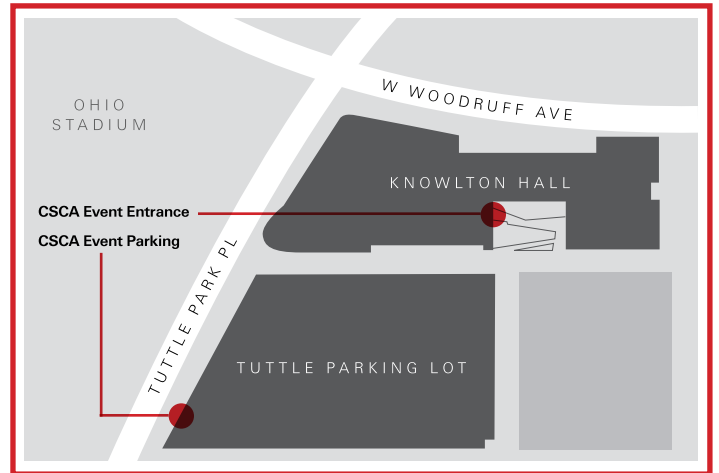

CSCA's New Location

Knowlton Hall | The Ohio State University

Addresses

Knowlton Hall

275 West Woodruff Ave
Columbus, Ohio 43210-1138

Tuttle Parking Garage

2050 Tuttle Park Pl
Columbus, OH 43210

Event Details

Social Hour: 6:30 p.m.–7:30 p.m.
Presentation: 7:30 p.m.–9 p.m.

Members: $5.00 (Professional + Faculty)
Non-Members: $15.00
Student Members: FREE
Student Non-Members: $5.00

Directions

From State Route 315

- :: Take the Lane Avenue exit from State Route 315.
  Turn east on Lane Avenue.
- :: On Lane Avenue, you will pass the Schottenstein Center on your left and cross the Olentangy River on a suspension bridge. St. John Arena will be on your right.
- :: The first stoplight past St. John Arena will be Tuttle Park Place. Turn right.
- :: You will pass through two stop lights - the first will be Neil Ave, the second will be Woody Hayes Drive. You will see Ohio Stadium to your right, and Knowlton Hall to your left. Drive past Knowlton Hall, and you will see the Tuttle Park Place Garage on your left.

From N High Street

- :: Turn west onto W Woodruff Avenue.
- :: You will pass through three stop lights - at the third light you will see Ohio Stadium to your far left, and Knowlton Hall to your direct left. Turn left on to Tuttle Park Place. Drive past Knowlton Hall, and you will see the Tuttle Park Place Garage on your left.